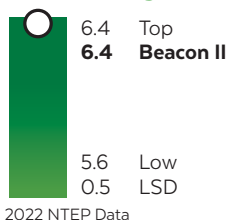

**UNPARALLELED
SHADE TOLERANCE**

**DIVERSE DISEASE
RESISTANCE**

DENSE SWARD

**BROAD APPLICATION
USE**

AREAS OF USE

- Golf Course Fairways & Roughs
- Hillides & Natural Settings
- Heavily Shaded Areas
- Low Maintenance & Unmowable Areas

FALL DENSITY

TURF QUALITY

FAIRWAY MOWING

LOW MAINTENANCE

TRAFFIC STRESS

FAIRWAY TQ

MAINTENANCE

Vanguard will thrive under higher maintenance schedules for Golf course fairways and roughs. A low input regime should be used for natural areas, hillsides and hard to reach environments to achieve desired purpose and aesthetic.