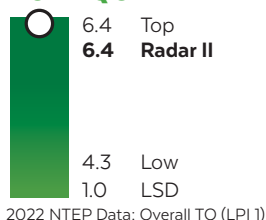

VANGUARD™

PLATINUM MIX OF FINE FESCUE

Introducing the latest member of the MVS Platinum Brands: Vanguard Fine Fescue! Vanguard is formulated with only top-performing NTEP cultivars from four different species: **Navigator III** Creeping Red Fescue, **Radar II** Chewings Fescue, **Beacon II** Hard Fescue, and **Seamist** Slender Creeping Red Fescue. We've curated the optimal fine fescue mix with four pillars in mind; diverse disease resistance, shade tolerance, turf quality and performance in both low and high maintenance regimes. An added bonus is the built-in salt tolerance exhibited by Seamist Slender Creeping Red Fescue! The diversity of the four fine fescue species bring strength and balance suitable for multiple applications.

FALL DENSITY

TURF QUALITY

FAIRWAY MOWING

LOW MAINTENANCE

TRAFFIC STRESS

FAIRWAY TQ

MAINTENANCE

Vanguard will thrive under higher maintenance schedules for Golf course fairways and roughs. A low input regime should be used for natural areas, hillsides and hard to reach environments to achieve desired purpose and aesthetic.