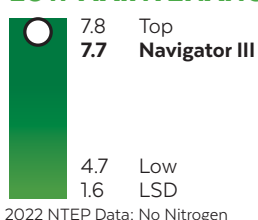

FALL DENSITY

TURF QUALITY

FAIRWAY MOWING

LOW MAINTENANCE

TRAFFIC STRESS

FAIRWAY TQ

MAINTENANCE

Vanguard will thrive under higher maintenance schedules for Golf course fairways and roughs. A low input regime should be used for natural areas, hillsides and hard to reach environments to achieve desired purpose and aesthetic.