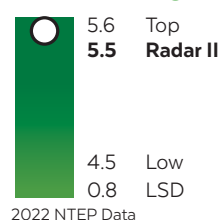

VANGUARD™

PLATINUM MIX OF FINE FESCUE

Introducing the latest member of the MVS Platinum Brands: Vanguard Fine Fescue! Vanguard is formulated with only top-performing NTEP cultivars from four different species: **Navigator III** Creeping Red Fescue, **Radar II** Chewings Fescue, **Beacon II** Hard Fescue, and **Seamist** Slender Creeping Red Fescue. We've curated the optimal fine fescue mix with four pillars in mind; diverse disease resistance, shade tolerance, turf quality and performance in both low and high maintenance regimes. An added bonus is the built-in salt tolerance exhibited by Seamist Slender Creeping Red Fescue! The diversity of the four fine fescue species bring strength and balance suitable for multiple applications.

**UNPARALLELED
SHADE TOLERANCE**

**DIVERSE DISEASE
RESISTANCE**

DENSE SWARD

**BROAD APPLICATION
USE**

AREAS OF USE

- Golf Course Fairways & Roughs
- Hillides & Natural Settings
- Heavily Shaded Areas
- Low Maintenance & Unmowable Areas

FALL DENSITY

TURF QUALITY

FAIRWAY MOWING

LOW MAINTENANCE

TRAFFIC STRESS

FAIRWAY TQ

MAINTENANCE

Vanguard will thrive under higher maintenance schedules for Golf course fairways and roughs. A low input regime should be used for natural areas, hillsides and hard to reach environments to achieve desired purpose and aesthetic.