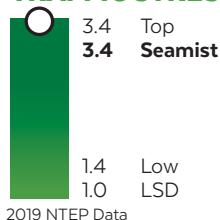

VANGUARD™

PLATINUM MIX OF FINE FESCUE

Introducing the latest member of the MVS Platinum Brands: Vanguard Fine Fescue! Vanguard is formulated with only top-performing NTEP cultivars from four different species: **Navigator III** Creeping Red Fescue, **Radar II** Chewings Fescue, **Beacon II** Hard Fescue, and **Seamist** Slender Creeping Red Fescue. We've curated the optimal fine fescue mix with four pillars in mind; diverse disease resistance, shade tolerance, turf quality and performance in both low and high maintenance regimes. An added bonus is the built-in salt tolerance exhibited by Seamist Slender Creeping Red Fescue! The diversity of the four fine fescue species bring strength and balance suitable for multiple applications.

FALL DENSITY

TURF QUALITY

FAIRWAY MOWING

LOW MAINTENANCE

TRAFFIC STRESS

FAIRWAY TQ

MAINTENANCE

Vanguard will thrive under higher maintenance schedules for Golf course fairways and roughs. A low input regime should be used for natural areas, hillsides and hard to reach environments to achieve desired purpose and aesthetic.