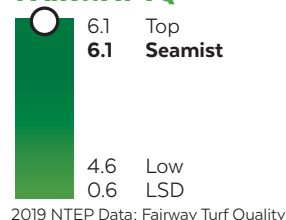

FALL DENSITY

TURF QUALITY

FAIRWAY MOWING

LOW MAINTENANCE

TRAFFIC STRESS

FAIRWAY TQ

MAINTENANCE

Vanguard will thrive under higher maintenance schedules for Golf course fairways and roughs. A low input regime should be used for natural areas, hillsides and hard to reach environments to achieve desired purpose and aesthetic.